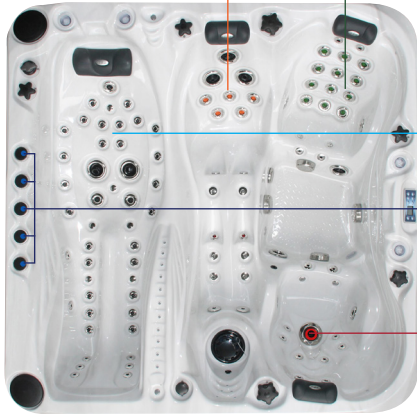

### SPECIFICATIONS/GENERAL

Dimensions LxW x H.....	230x230 x 91 cm
Number of Seats.....	2
Number of Loungers.....	1
Capacity in Liter.....	1550
Dry Weight in kg.....	405
Full Weight in kg.....	2100
Shell Material.....	Aristech® Acrylic with Vinylester and Polyester
Synthetic Maintenance Free Cabinet.....	Standard
Removable Side Panels.....	4
Cabinet Material.....	Synthetic
Durable Support System.....	Synthetic
Everlast™ Full Floor Support Material.....	Polyester
High Density Urethane Insulation.....	Standard
Cup Holders.....	4

### WATER SYSTEM

Total jets.....	104
Water Jets, Stainless Steel.....	94
Air Injector Jets.....	10
Air Control Valve.....	3
Filters / Surface.....	(1) 50 Square Feet
Top Access Skim Filter.....	High-Volume Vortex Skimmer
Floor Drain.....	1
External Drain.....	1
Hi Flow Suctions.....	4
Water Diverter Valve.....	2
5" Massage Jets, Directional, Rotational and Pulsational.....	6
3" Directional Jets.....	26
2" Directional Jets.....	71
Ozone Jets.....	1

### SPECIAL FEATURES

Soft Air Massage System.....	Standard
Molded Headrest Soft Pillows with LED Light.....	4
StarBrite Interior LED Light System.....	Standard
Audio System with iPod docking station, 2 built-in speakers.....	Standard
Water Fall Massage.....	Standard
Cascade Creek Water Fall.....	1
Exterior Corner LED Lighting.....	2
Aromatherapy System.....	Standard
Ozone Sanitation System.....	Standard
Synergy Water Maintenance System.....	Standard
Ultra Efficient Dual-Wrap Cabinet Insulation.....	Standard
5/4 Ultra Efficient Walk-On Cover.....	Standard
Wifi Ready.....	Standard